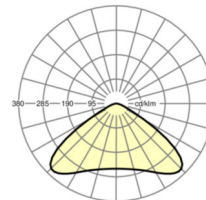

CHARACTERISTICS

Order number	37372024124
EAN number	4020863468089
Commodity code	94051190
Certification mark	IP 65, Protection class I, F, D, Indoor, CE
Impact resistance (IK rating)	IK08 (-30°C bis 50°C)
Ambient temperatur	ta -30°C to 50°C
Warranty period	5 years
State funding programs	BEG - Federal funding for efficient buildings (valid only for Germany)

ELECTRICAL ENGINEERING

Controller	Electronic driver (1 pcs.)
Wiring	3x1mm²
System output	149W
Mains voltage	230V/50Hz
Circuit breakers (inrush current)	4 pieces/B10, 7 pieces/B16, 7 pieces/C10, 11 pieces/C16
Energy efficiency class/light source	C

LIGHTING TECHNOLOGY

Placement	LED, Colour rendering/Light colour CRI ≥ 80 / 4000K
Colour tolerance (MacAdam)	5SDCM
Photobiological safety (Luminaire)	RG1
Nominal luminous flux	23155lm
LED service life	50000h L80/B10 (Tq 50°C)
Luminaire luminous efficiency	155lm/W
Beam angle	115°
UGR lat./long.	30.8 / 30.8

MECHANICS

Housing colour	black
Dimensions (LxWxH/DxH)	370mm x 210mm
Weight (net)	5.41kg
Type of installation	Pendant individual mounting, Ceiling-mounted single installation

Dimensions

H	210 mm	Height
D	370 mm	Diameter

DEEP-LINK

<https://www.regiolux.de/en/article/37372024124>